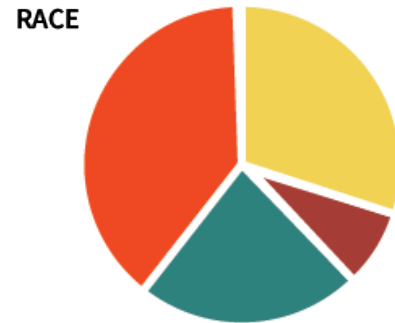

- | | | | | | | | |
|--|---|--|--|---|--|---|---|
| ■ Under 5 | ■ 20 to 34 | ■ 55+ | ■ African American | ■ Latinx | ■ Asian | ■ Male | ■ Female |
| ■ 5 to 19 | ■ 35 to 54 | | ■ Two or More Races | ■ White | ■ American Indian | | |

eliminating racism
empowering women
ywca

RESTORATIVE JUSTICE

2020 PROGRAM DEMOGRAPHICS

1,670

YOUTH PARTICIPATED IN RESTORATIVE JUSTICE PROGRAM ACTIVITIES

AGE

13 to 17 6 to 12

RACE

African American Asian White
Two or More Races Latinx Native American

GENDER

Male Female

eliminating racism
empowering women
ywca

RACE & GENDER EQUITY

2020 PROGRAM STATISTICS

1,537

INDIVIDUALS PARTICIPATED IN 3-DAY RACIAL JUSTICE SUMMIT