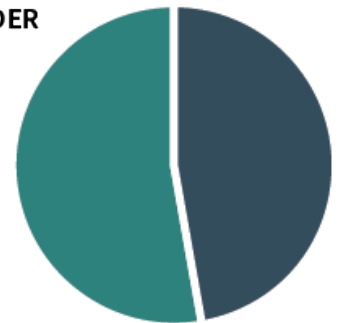

- | | | | | | | | |
|--|---|--|--|---|--|---|---|
| ■ Under 5 | ■ 20 to 34 | ■ 55+ | ■ African American | ■ Latinx | ■ Asian | ■ Male | ■ Female |
| ■ 5 to 19 | ■ 35 to 54 | | ■ Two or More Races | ■ White | ■ American Indian | | |

eliminating racism
empowering women
ywca

RESTORATIVE JUSTICE

2020 PROGRAM DEMOGRAPHICS

1,670

YOUTH PARTICIPATED IN RESTORATIVE JUSTICE PROGRAM ACTIVITIES

AGE

13 to 17 6 to 12

RACE

African American Asian White
Two or More Races Latinx Native American

GENDER

Male Female

eliminating racism
empowering women
ywca

RACE & GENDER EQUITY

2020 PROGRAM STATISTICS

1,537

INDIVIDUALS PARTICIPATED IN 3-DAY RACIAL JUSTICE SUMMIT