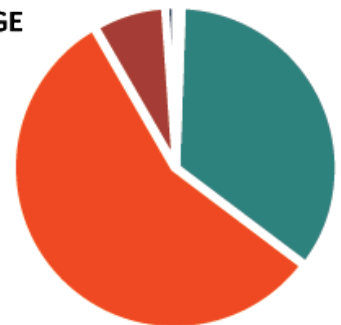

* DUPLICATED PROGRAM PARTICIPANTS

RACIAL JUSTICE SUMMIT

1,537 ATTENDEES

CIRCLES OF COMMUNITY LEARNING, PRACTICE AND ACTION (CCLPA)
7

55 CIRCLES OFFERED BASED ON AFFINITY

THANKS TO THE SUPPORT OF

54
VOLUNTEERS

730
HOURS OF SERVICE

1,758
DONORS

1,654
PARTNERS & FUNDERS

eliminating racism
empowering women
ywca

EMPLOYMENT & TRANSPORTATION

2020 PROGRAM DEMOGRAPHICS

305

INDIVIDUALS SERVED THROUGH
EMPLOYMENT & TRANSPORTATION
PROGRAMS

RACE

GENDER

AGE

- | | | | | | | | |
|---|---|--|---|---|---|---|--|
| ■ African American | ■ Asian | ■ White | ■ Male | ■ Female | ■ Under 18 | ■ 30 to 59 | ■ 75+ |
| ■ Native American | ■ Latinx | ■ Two or More Races | | | ■ 18 to 29 | ■ 60 to 74 | |