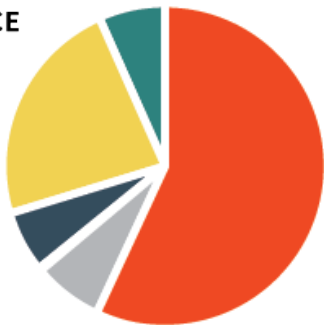

* DUPLICATED PROGRAM PARTICIPANTS

RACIAL JUSTICE SUMMIT

1,537 ATTENDEES

CIRCLES OF COMMUNITY LEARNING, PRACTICE AND ACTION (CCLPA)
7

55 CIRCLES OFFERED BASED ON AFFINITY

THANKS TO THE SUPPORT OF

54
VOLUNTEERS

730
HOURS OF SERVICE

1,758
DONORS

1,654
PARTNERS & FUNDERS

eliminating racism
empowering women
ywca

EMPLOYMENT & TRANSPORTATION

2020 PROGRAM DEMOGRAPHICS

305

INDIVIDUALS SERVED THROUGH
EMPLOYMENT & TRANSPORTATION
PROGRAMS

RACE

GENDER

AGE

- | | | | | | | | |
|---|---|--|---|---|---|---|--|
| ■ African American | ■ Asian | ■ White | ■ Male | ■ Female | ■ Under 18 | ■ 30 to 59 | ■ 75+ |
| ■ Native American | ■ Latinx | ■ Two or More Races | | | ■ 18 to 29 | ■ 60 to 74 | |