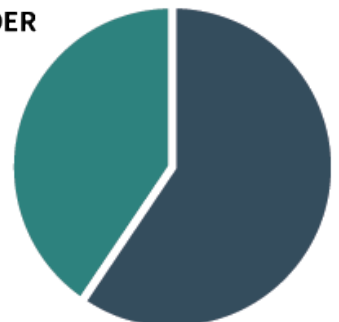

RACE

GENDER

AGE

- | | | | | | | | |
|---|---|--|---|---|---|---|--|
| ■ African American | ■ Asian | ■ White | ■ Male | ■ Female | ■ Under 18 | ■ 30 to 59 | ■ 75+ |
| ■ Native American | ■ Latinx | ■ Two or More Races | | | ■ 18 to 29 | ■ 60 to 74 | |

eliminating racism
empowering women
ywca

HOUSING & SHELTER

2020 PROGRAM DEMOGRAPHICS

807

INDIVIDUALS SERVED THROUGH THE
HOUSING & SHELTER PROGRAMS
ACROSS 307 HOUSEHOLDS

AGE

RACE

GENDER

- | | | | | | | | |
|--|---|--|--|---|--|---|---|
| ■ Under 5 | ■ 20 to 34 | ■ 55+ | ■ African American | ■ Latinx | ■ Asian | ■ Male | ■ Female |
| ■ 5 to 19 | ■ 35 to 54 | | ■ Two or More Races | ■ White | ■ American Indian | | |