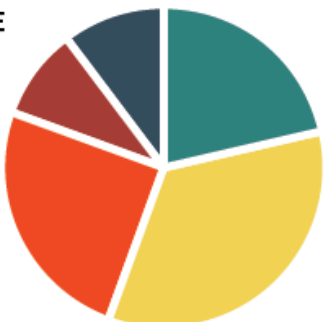

RACE

GENDER

AGE

- | | | | | | | | |
|---|---|--|---|---|---|---|--|
| ■ African American | ■ Asian | ■ White | ■ Male | ■ Female | ■ Under 18 | ■ 30 to 59 | ■ 75+ |
| ■ Native American | ■ Latinx | ■ Two or More Races | | | ■ 18 to 29 | ■ 60 to 74 | |

eliminating racism
empowering women
ywca

HOUSING & SHELTER

2020 PROGRAM DEMOGRAPHICS

807

INDIVIDUALS SERVED THROUGH THE
HOUSING & SHELTER PROGRAMS
ACROSS 307 HOUSEHOLDS

AGE

RACE

GENDER

- | | | | | | | | |
|--|---|--|--|---|--|---|---|
| ■ Under 5 | ■ 20 to 34 | ■ 55+ | ■ African American | ■ Latinx | ■ Asian | ■ Male | ■ Female |
| ■ 5 to 19 | ■ 35 to 54 | | ■ Two or More Races | ■ White | ■ American Indian | | |