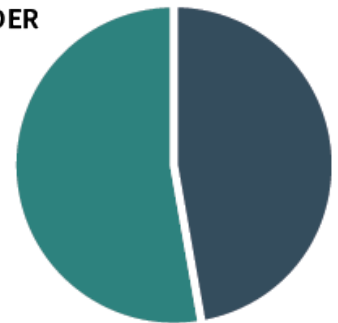

# 1,670

YOUTH PARTICIPATED IN RESTORATIVE JUSTICE PROGRAM ACTIVITIES

AGE

13 to 17 6 to 12

RACE

African American Asian White  
Two or More Races Latinx Native American

GENDER

Male Female