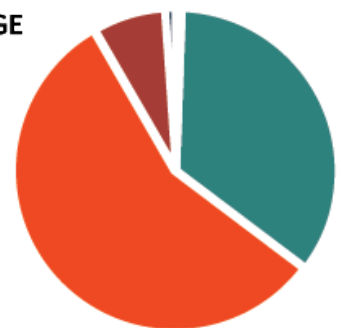

## 305

INDIVIDUALS SERVED THROUGH  
EMPLOYMENT & TRANSPORTATION  
PROGRAMS

RACE

GENDER

AGE

- |   |   |  |   |   |   |   |  |
|---|---|--|---|---|---|---|--|
| <span style="color: #e67e22;">■</span> African American | <span style="color: #95a5a6;">■</span> Asian  | <span style="color: #f1c40f;">■</span> White             | <span style="color: #27ae60;">■</span> Male | <span style="color: #2c3e50;">■</span> Female | <span style="color: #f1c40f;">■</span> Under 18 | <span style="color: #e67e22;">■</span> 30 to 59 | <span style="color: #2c3e50;">■</span> 75+ |
| <span style="color: #a66666;">■</span> Native American  | <span style="color: #2c3e50;">■</span> Latinx | <span style="color: #27ae60;">■</span> Two or More Races |   |   | <span style="color: #27ae60;">■</span> 18 to 29 | <span style="color: #a66666;">■</span> 60 to 74 |  |