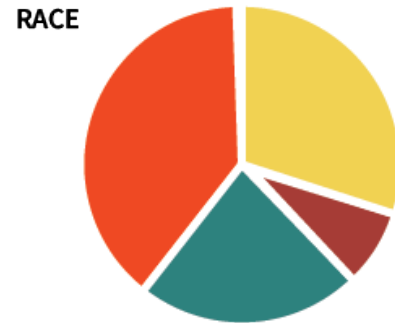

# 1,670

YOUTH PARTICIPATED IN RESTORATIVE JUSTICE PROGRAM ACTIVITIES

AGE

13 to 17 6 to 12

RACE

African American Asian White  
Two or More Races Latinx Native American

GENDER

Male Female