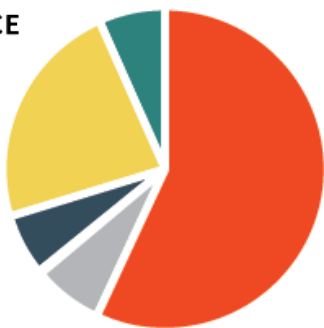

## 305

INDIVIDUALS SERVED THROUGH  
EMPLOYMENT & TRANSPORTATION  
PROGRAMS

RACE

GENDER

AGE

- |   |   |  |   |   |   |   |  |
|---|---|--|---|---|---|---|--|
| <span style="color: #e67e22;">■</span> African American | <span style="color: #95a5a6;">■</span> Asian  | <span style="color: #f1c40f;">■</span> White             | <span style="color: #27ae60;">■</span> Male | <span style="color: #2c3e50;">■</span> Female | <span style="color: #f1c40f;">■</span> Under 18 | <span style="color: #e67e22;">■</span> 30 to 59 | <span style="color: #2c3e50;">■</span> 75+ |
| <span style="color: #a66666;">■</span> Native American  | <span style="color: #2c3e50;">■</span> Latinx | <span style="color: #27ae60;">■</span> Two or More Races |   |   | <span style="color: #27ae60;">■</span> 18 to 29 | <span style="color: #a66666;">■</span> 60 to 74 |  |