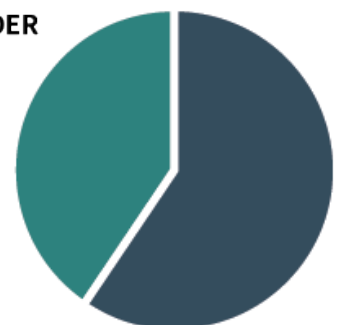

## 807

INDIVIDUALS SERVED THROUGH THE  
HOUSING & SHELTER PROGRAMS  
ACROSS 307 HOUSEHOLDS

AGE

RACE

GENDER

- |  |   |  |  |   |  |   |   |
|--|---|--|--|---|--|---|---|
| <span style="color: #f1c40f;">■</span> Under 5 | <span style="color: #27ae60;">■</span> 20 to 34 | <span style="color: #2c3e50;">■</span> 55+ | <span style="color: #f1c40f;">■</span> African American  | <span style="color: #27ae60;">■</span> Latinx | <span style="color: #a66666;">■</span> Asian           | <span style="color: #27ae60;">■</span> Male | <span style="color: #2c3e50;">■</span> Female |
| <span style="color: #e67e22;">■</span> 5 to 19 | <span style="color: #a66666;">■</span> 35 to 54 |  | <span style="color: #2c3e50;">■</span> Two or More Races | <span style="color: #e67e22;">■</span> White  | <span style="color: #000000;">■</span> American Indian |   |   |